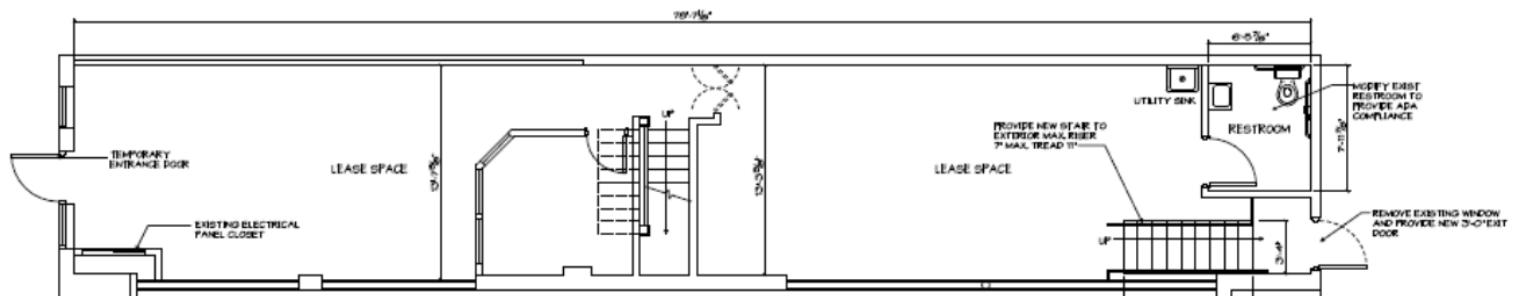

# 2,182 SF – RESTAURANT / RETAIL

3717 FORBES AVENUE  
PITTSBURGH, PA 15213

1<sup>ST</sup> FLOOR – 1090 SQ FT

## 2<sup>ND</sup> FLOOR – 1092 SQ FT

2 SECOND FLOOR PLAN  
A-1 SCALE: 1/4" = 1'-0"

SECOND FLOOR  
AREA = 1090 GSF

1 FIRST FLOOR PLAN  
A-1 SCALE: 1/4" = 1'-0"

FIRST FLOOR  
AREA = 1092 GSF