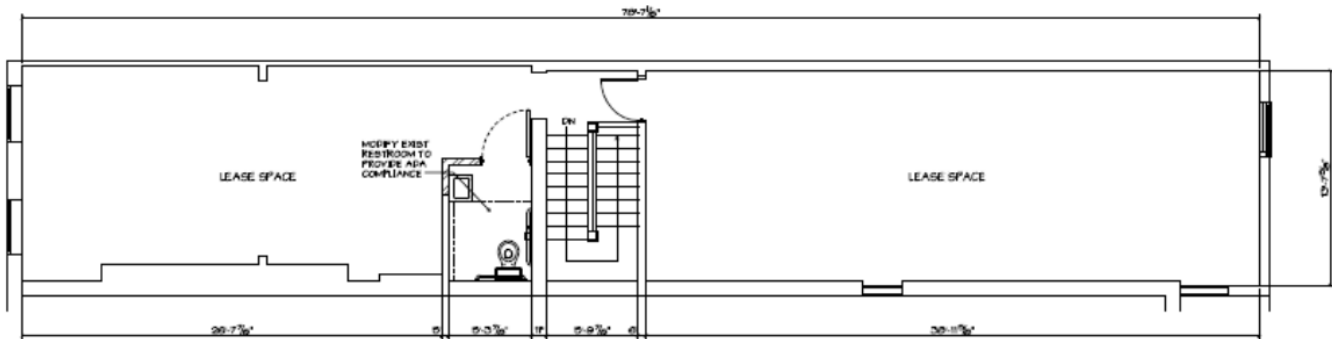

# 2,182 SF – RESTAURANT / RETAIL

3717 FORBES AVENUE  
PITTSBURGH, PA 15213

1<sup>ST</sup> FLOOR – 1090 SQ FT

## 2<sup>ND</sup> FLOOR – 1092 SQ FT

2 SECOND FLOOR PLAN  
A-1 SCALE: 1/4" = 1'-0"

SECOND FLOOR  
AREA = 1090 GSF

1 FIRST FLOOR PLAN  
A-1 SCALE: 1/4" = 1'-0"

FIRST FLOOR  
AREA = 1092 GSF