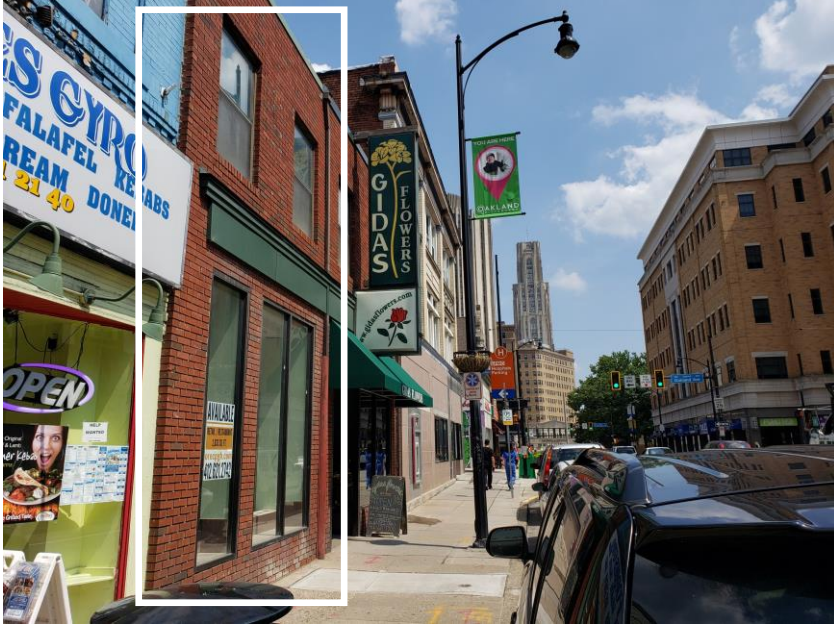

# 2,182 SF – RESTAURANT / RETAIL

3717 FORBES AVENUE  
PITTSBURGH, PA 15213

1<sup>ST</sup> FLOOR – 1090 SQ FT