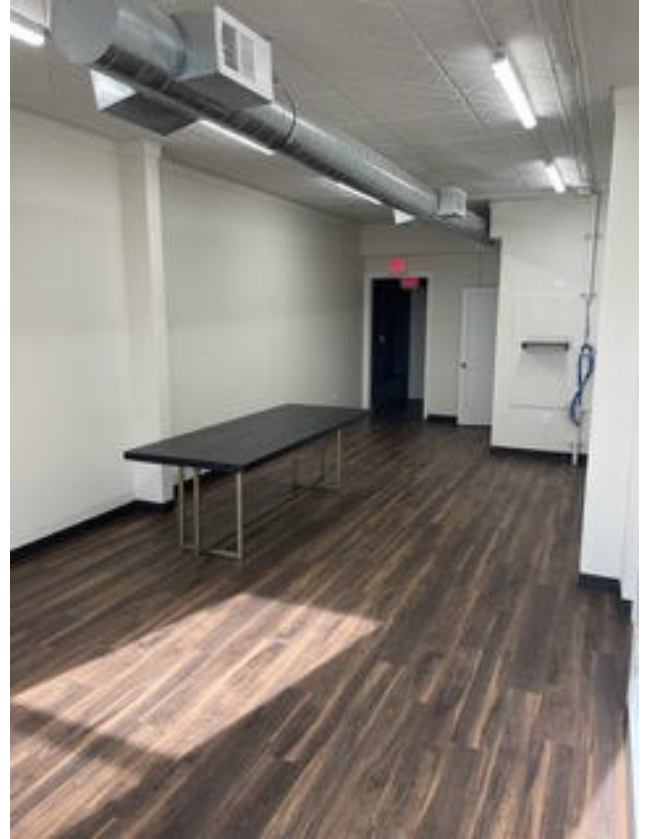

2ND FLOOR – 1092 SQ FT

2 SECOND FLOOR PLAN
A-1 SCALE: 1/4" = 1'-0"

SECOND FLOOR
AREA = 1090 GSF

1 FIRST FLOOR PLAN
A-1 SCALE: 1/4" = 1'-0"

FIRST FLOOR
AREA = 1092 GSF